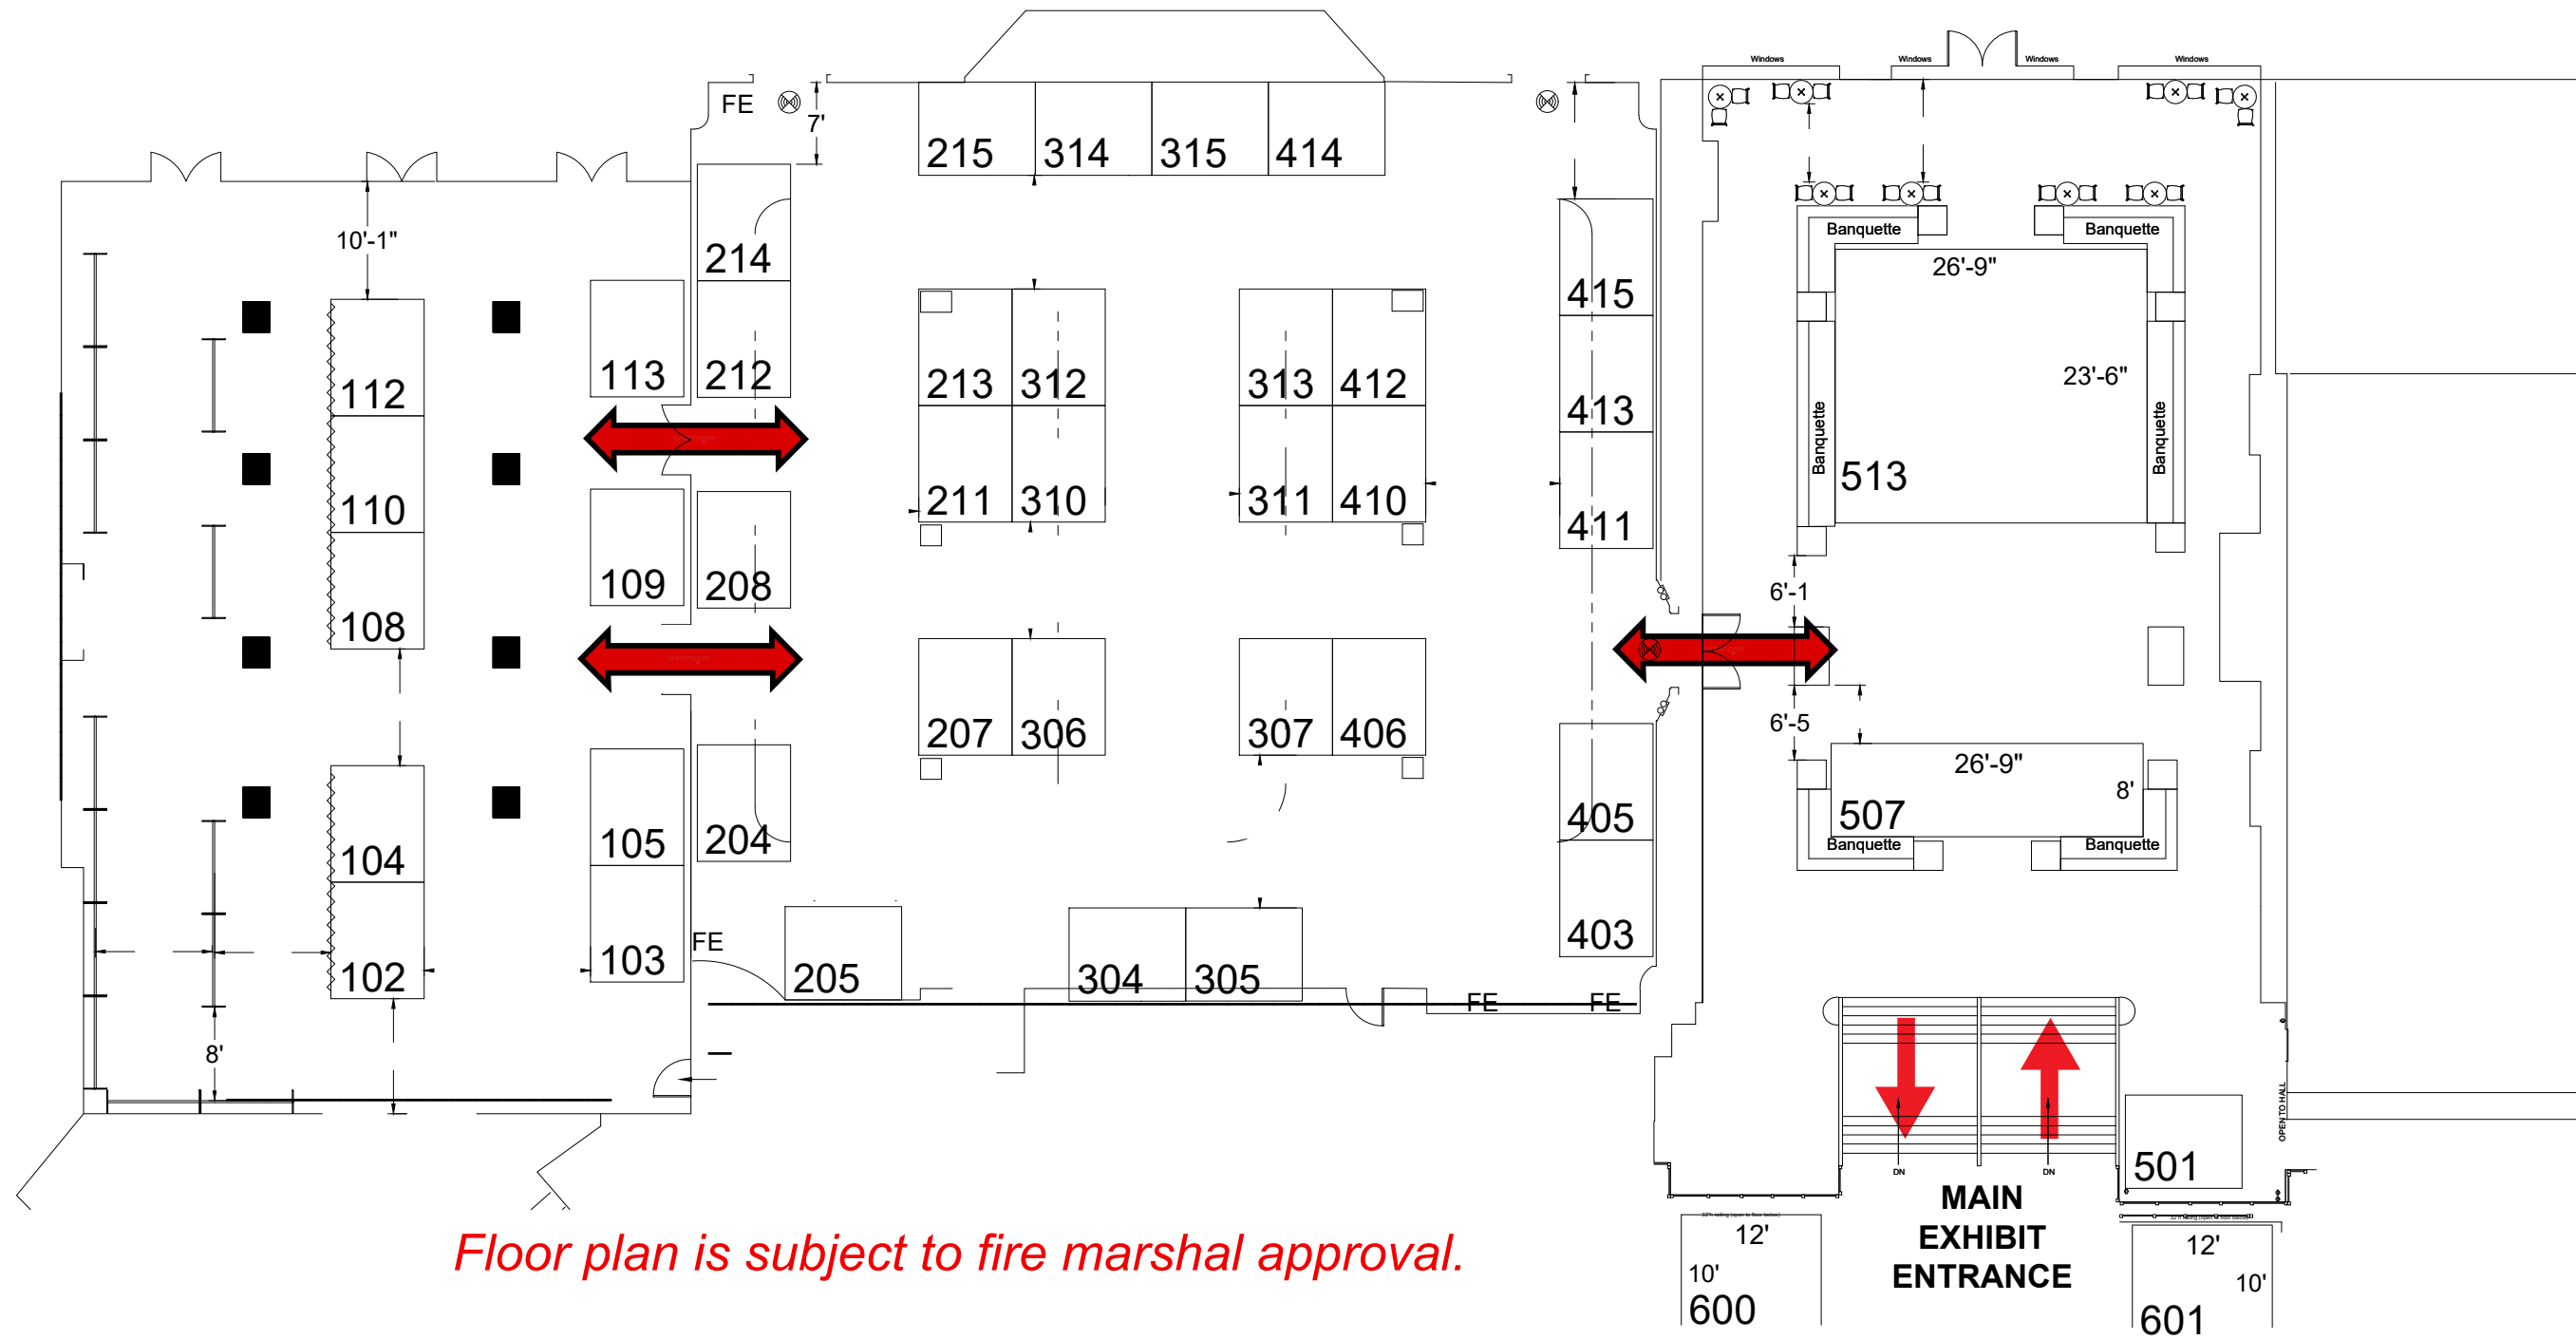

CARDIOVASCULAR RESEARCH TECHNOLOGIES EXHIBIT HALL ENTRANCE MAIN LOBBY 2.26.22 - 3.1.22

Omni Shoreham Lobby